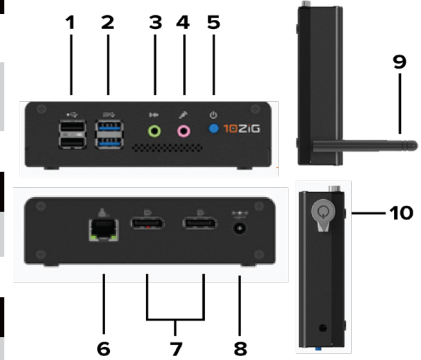

### Industry Leading Endpoints & Management Software

The 10ZiG 4648q Series is an ultra-compact entry-level class model, ideal for task or business workers. Its space-saving design is perfect for remote set-ups like working from home. The fanless, Quad Core build is equipped with either an Intel Braswell or Celeron processor with HD graphics. Supportive of VMware, Citrix, Microsoft, and more. Equipped with free centralized management via The 10ZiG Manager™, which comes cloud-enabled with unlimited user licenses. Covered by a 3-Year Advance Warranty, technical support, and software upgrades. Also available in a Thin Client device.

▶ Intel Braswell Quad Core 1.04GHz (2.0GHz Burst) ▶ Intel Celeron Quad Core 1.60GHz (2.24GHz Burst)
▶ 2 x DisplayPort (3840 x 2160), 4K @ 30Hz
▶ 2 x USB Port 2.0, 2 x USB Port 3.0
▶ RJ45 LAN
▶ TAA Compliant
▶ Optional Wireless (Dual External Antenna)
▶ Support VESA Mount and Kensington Lock
▶ FREE Centralized Management via 10ZiG Manager™

### SPECIFICATIONS

1. USB 2.0
2. USB 3.0
3. Mic-In
4. Line-Out
5. Power Button
6. RJ45 LAN
7. DisplayPort
8. DC Jack
9. Antenna Hole
10. Kensington Lock Slot

	<u>VMware</u>	<u>Citrix</u>	<u>Microsoft</u>
	<b>4648qv</b>	<b>4648qc</b>	<b>4648qm</b>
<b>Operating System</b>	<b>NOS™ (Zero)</b>	<b>NOS™ (Zero)</b>	<b>NOS™ (Zero)</b>
<b>Memory (RAM)</b>	Std: 2GB Max: 8GB	Std: 2GB Max: 8GB	Std: 2GB Max: 8GB
<b>Supported Protocols</b>	Blast Extreme, PCoIP, RDP	Citrix ICA and EDT (HDX)	Azure Virtual Desktop , RDP
<b>Connection Server</b>	Horizon, Workspace One, Horizon Security Server, Unified Access Gateway	Storefront, Netscaler, Citrix Cloud	Direct RDP, RD Gateway, RD Load Balancer, RD Web